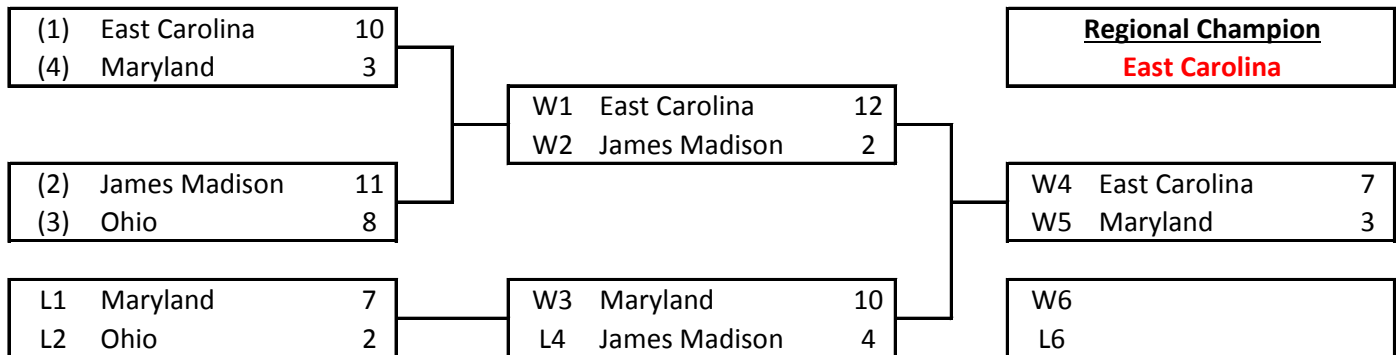

2014 NCBA Division I Regional Tournament Brackets

Southern Pacific

South Atlantic

Gulf Coast

Mid Atlantic

2014 NCBA Division I Regional Tournament Brackets

North Atlantic

(1) Pittsburgh	12
(4) Drexel	2

(2) Delaware	7
(3) Umass	6

L1 Drexel	10
L2 Umass	5

W1 Pittsburgh	2
W2 Delaware	13

W3 Drexel	8
L4 Pittsburgh	6

Regional Champion
Delaware

W4 Delaware	9
W5 Drexel	12

W6 Drexel	9
L6 Delaware	16

Great Lakes

(1) Michigan	3
(4) Illinois	4

(2) Illinois State	11
(3) Wisconsin	10

L1 Michigan	5
L2 Wisconsin	13

W1 Illinois	2
W2 Illinois State	6

W3 Wisconsin	4
L4 Illinois	2

Regional Champion
Wisconsin

W4 Illinois State	1
W5 Wisconsin	4