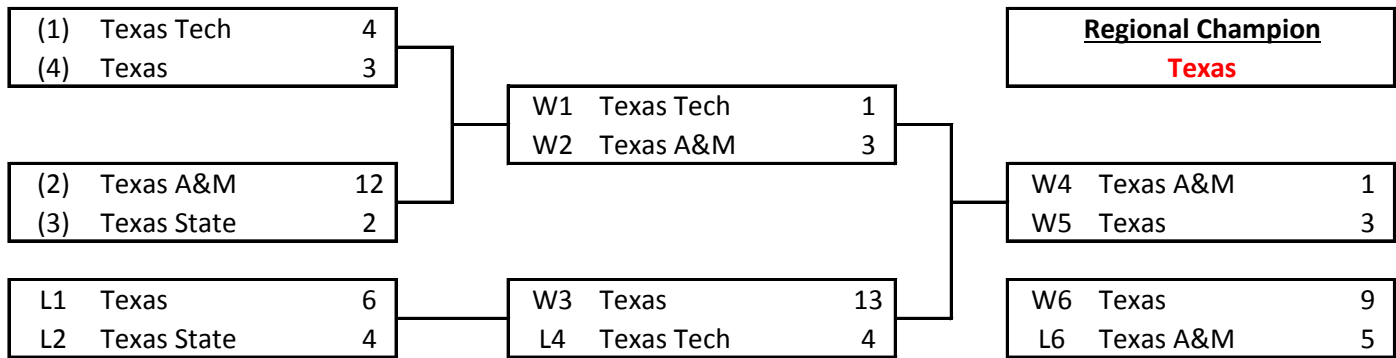

2014 NCBA Division I Regional Tournament Brackets

Southern Pacific

South Atlantic

Gulf Coast

Mid Atlantic

2014 NCBA Division I Regional Tournament Brackets

North Atlantic

(1) Pittsburgh	12
(4) Drexel	2

(2) Delaware	7
(3) Umass	6

L1 Drexel	10
L2 Umass	5

W1 Pittsburgh	2
W2 Delaware	13

W3 Drexel	8
L4 Pittsburgh	6

Regional Champion
Delaware

W4 Delaware	9
W5 Drexel	12

W6 Drexel	9
L6 Delaware	16

Great Lakes

(1) Michigan	3
(4) Illinois	4

(2) Illinois State	11
(3) Wisconsin	10

L1 Michigan	5
L2 Wisconsin	13

W1 Illinois	2
W2 Illinois State	6

W3 Wisconsin	4
L4 Illinois	2

Regional Champion
Wisconsin

W4 Illinois State	1
W5 Wisconsin	4