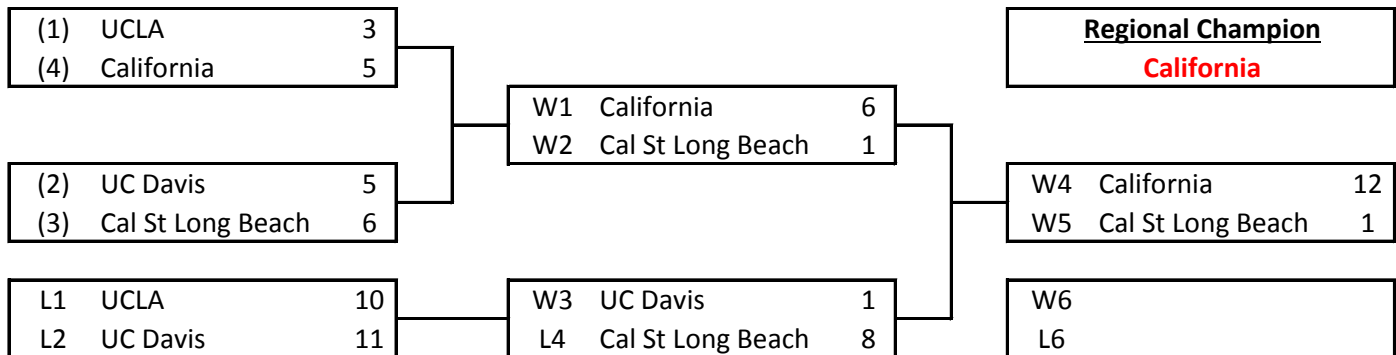

2014 NCBA Division I Regional Tournament Brackets

Southern Pacific

South Atlantic

Gulf Coast

Mid Atlantic

2014 NCBA Division I Regional Tournament Brackets

North Atlantic

(1) Pittsburgh	12
(4) Drexel	2

(2) Delaware	7
(3) Umass	6

L1 Drexel	10
L2 Umass	5

W1 Pittsburgh	2
W2 Delaware	13

W3 Drexel	8
L4 Pittsburgh	6

Regional Champion
Delaware

W4 Delaware	9
W5 Drexel	12

W6 Drexel	9
L6 Delaware	16

Great Lakes

(1) Michigan	3
(4) Illinois	4

(2) Illinois State	11
(3) Wisconsin	10

L1 Michigan	5
L2 Wisconsin	13

W1 Illinois	2
W2 Illinois State	6

W3 Wisconsin	4
L4 Illinois	2

Regional Champion
Wisconsin

W4 Illinois State	1
W5 Wisconsin	4